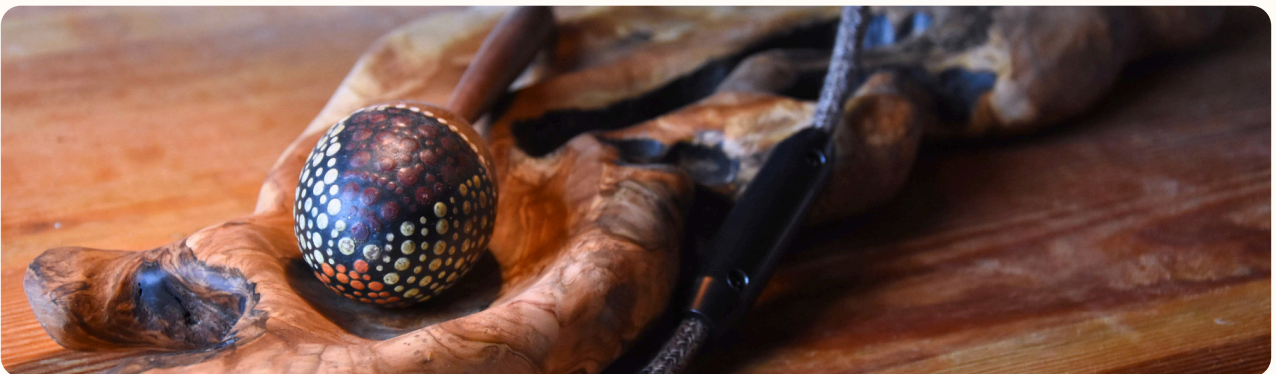

SuryaRay
Lab

Etheria - custom lamp