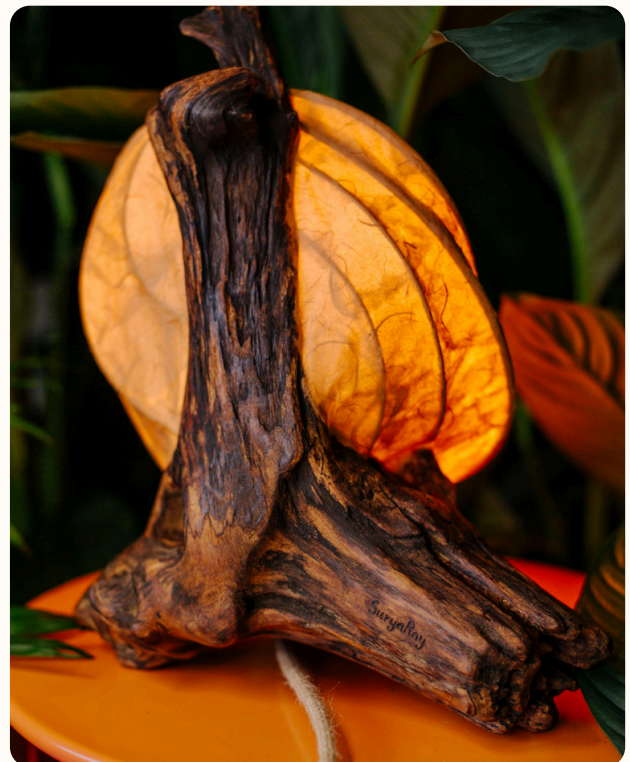

## Standy - table lamp on a stand

Made of smaller pieces of wood rising on a stand of various reclaimed woods, currently olive wood. The stand also serves as a little bowl to store your belongings at night. They offer gentle readable lighting for your precious evenings and an inspiring magical atmosphere to uplift your creativity or give you a relaxing inward time.

## Glowling - standalone lamp

Glowlings are made of smaller standalone pieces of wood, which can be set on a table or customised to fit on a wall. They offer gentle readable lighting for your precious evenings and an inspiring magical atmosphere to uplift your creativity or give you a relaxing inward time.